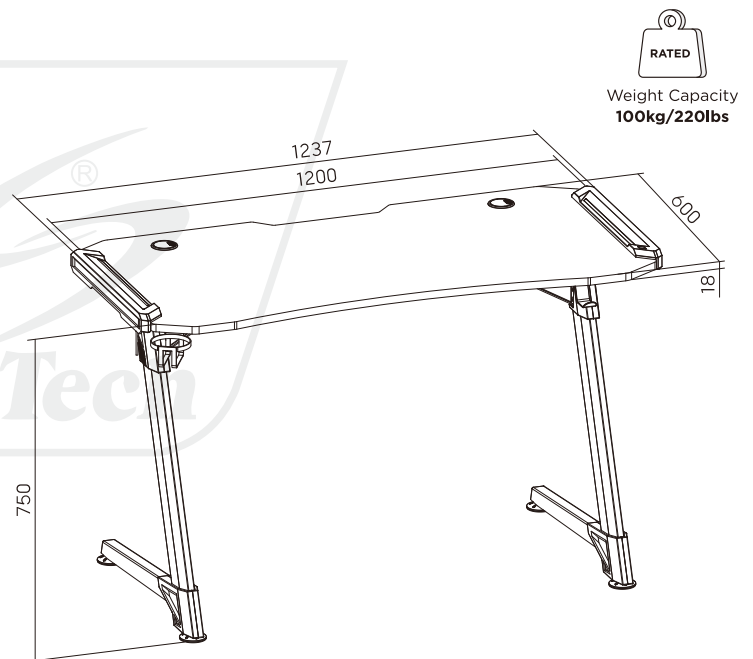

SH GMD04-1 Gaming Desk

Removable RGB Lighting Strips
customizable to create exciting gaming effects!

Cable Management Tray
keeps everything organized.

Drink Holder
for cups or cans.